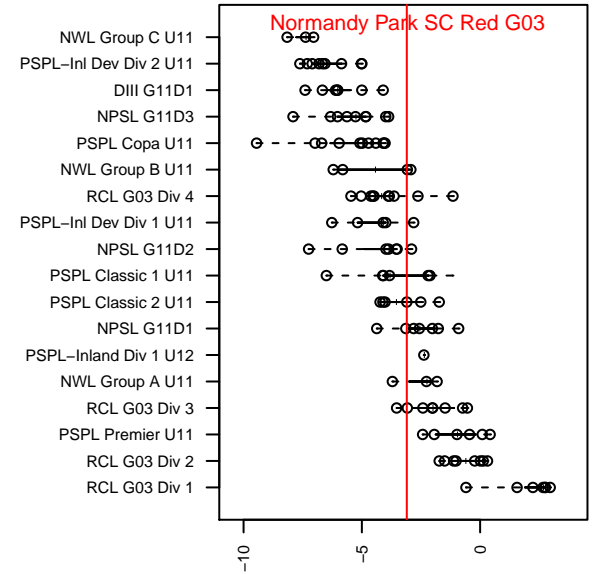

Normandy Park SC Red G03

Normandy Park SC
 Tukwila, WA
 G03 total strength=460
 attack=0.38 defense=0.25
 fall league = PSPL Classic 2 U11
 spr league = Spr PSPL Classic 1 U11

alt names used:
 Normandy Park FC Red
 Normandy Park FC Red
 NPFC Red

Venues played:
 2014 Yakima Mid Summer Classic GU11
 2014 PSPL Classic 2 U11
 2014 Spr PSPL Classic 1 U11

Normandy Park SC Red G03
 Dots are actual minus expected GF (blue circles) and GA (red triangles).
 Blue line is smoothed change in attack strength. Red is smoothed change in defense strength.

**attack and defense variance (black dot)
relative to other teams
and top 10 in region**

**attack and defense rating
relative to others at age
and all opponents in last 13 months**

Performance relative to 13 month average