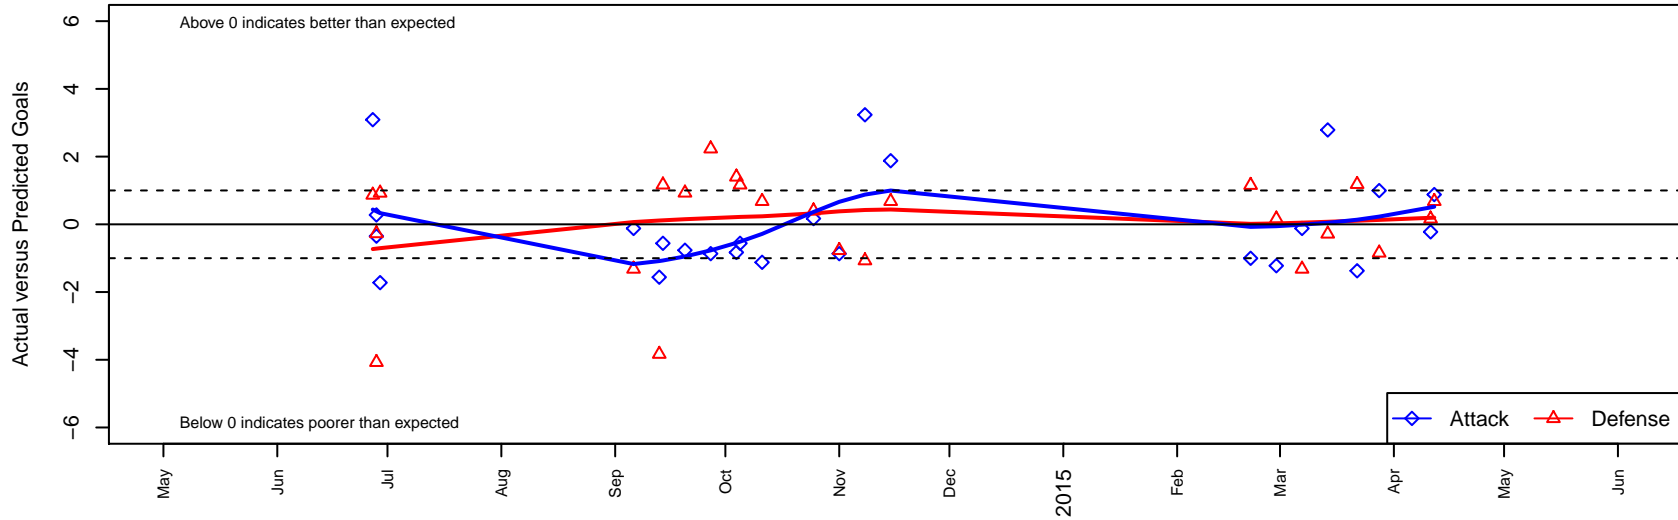

Normandy Park SC Red G03

Normandy Park SC
 Tukwila, WA
 G03 total strength=460
 attack=0.38 defense=0.25
 fall league = PSPL Classic 2 U11
 spr league = Spr PSPL Classic 1 U11

alt names used:
 Normandy Park FC Red
 Normandy Park FC Red
 NPFC Red

Venues played:
 2014 Yakima Mid Summer Classic GU11
 2014 PSPL Classic 2 U11
 2014 Spr PSPL Classic 1 U11

Normandy Park SC Red G03
 Dots are actual minus expected GF (blue circles) and GA (red triangles).
 Blue line is smoothed change in attack strength. Red is smoothed change in defense strength.

**attack and defense variance (black dot)
relative to other teams
and top 10 in region**

**attack and defense rating
relative to others at age
and all opponents in last 13 months**

Performance relative to 13 month average