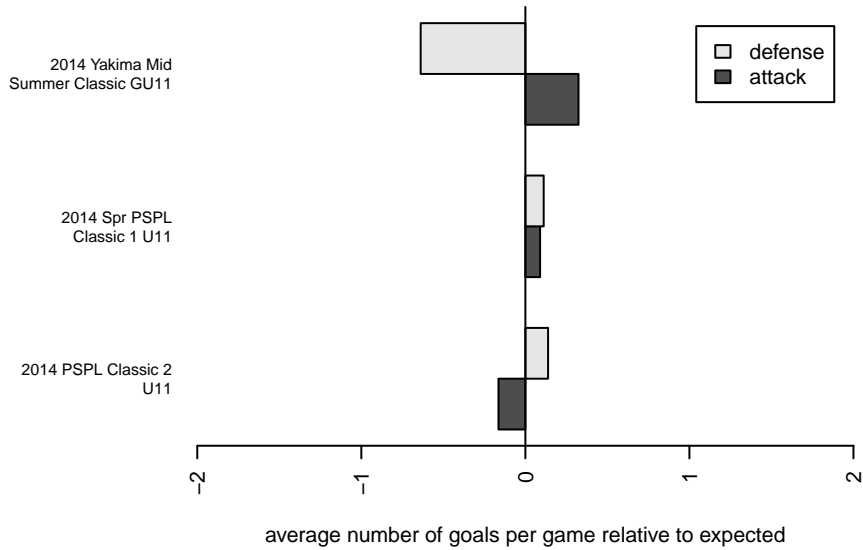

Normandy Park SC Red G03

Normandy Park SC
 Tukwila, WA
 G03 total strength=460
 attack=0.38 defense=0.25
 fall league = PSPL Classic 2 U11
 spr league = Spr PSPL Classic 1 U11

alt names used:
 Normandy Park FC Red
 Normandy Park FC Red
 NPFC Red

Venues played:
 2014 Yakima Mid Summer Classic GU11
 2014 PSPL Classic 2 U11
 2014 Spr PSPL Classic 1 U11

Normandy Park SC Red G03
 Dots are actual minus expected GF (blue circles) and GA (red triangles).
 Blue line is smoothed change in attack strength. Red is smoothed change in defense strength.

**attack and defense variance (black dot)
relative to other teams
and top 10 in region**

**attack and defense rating
relative to others at age
and all opponents in last 13 months**

Performance relative to 13 month average