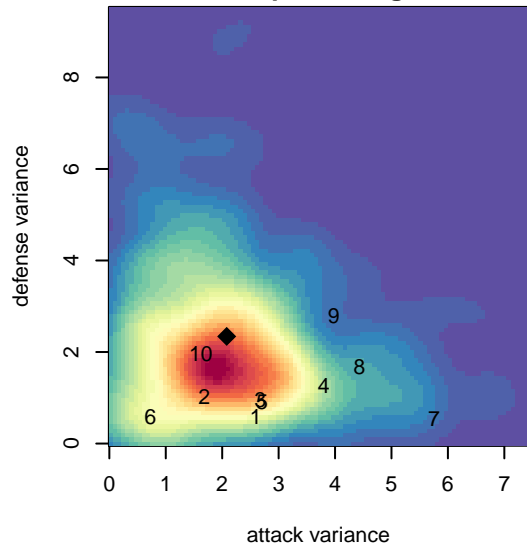

Normandy Park SC Red G03

Normandy Park SC
 Tukwila, WA
 G03 total strength=460
 attack=0.38 defense=0.25
 fall league = PSPL Classic 2 U11
 spr league = Spr PSPL Classic 1 U11

alt names used:
 Normandy Park FC Red
 Normandy Park FC Red
 NPFC Red

Venues played:
 2014 Yakima Mid Summer Classic GU11
 2014 PSPL Classic 2 U11
 2014 Spr PSPL Classic 1 U11

Normandy Park SC Red G03
 Dots are actual minus expected GF (blue circles) and GA (red triangles).
 Blue line is smoothed change in attack strength. Red is smoothed change in defense strength.

**attack and defense variance (black dot)
relative to other teams
and top 10 in region**

**attack and defense rating
relative to others at age
and all opponents in last 13 months**

Performance relative to 13 month average