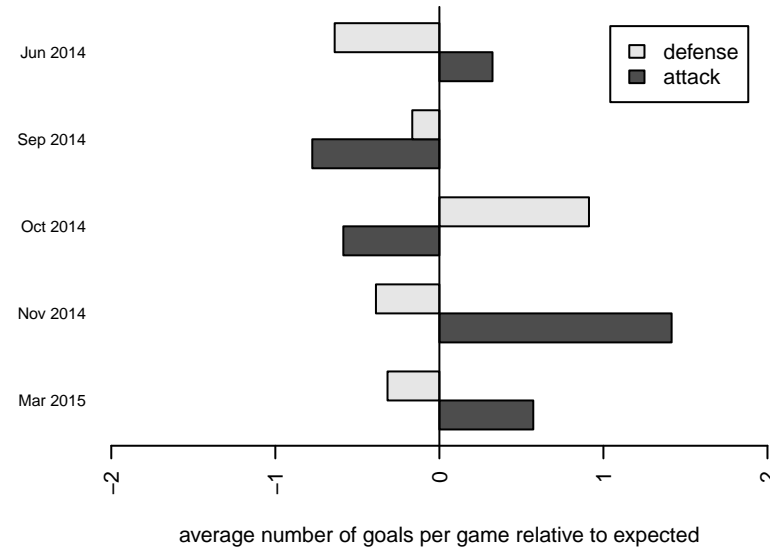

Performance relative to 13 month average